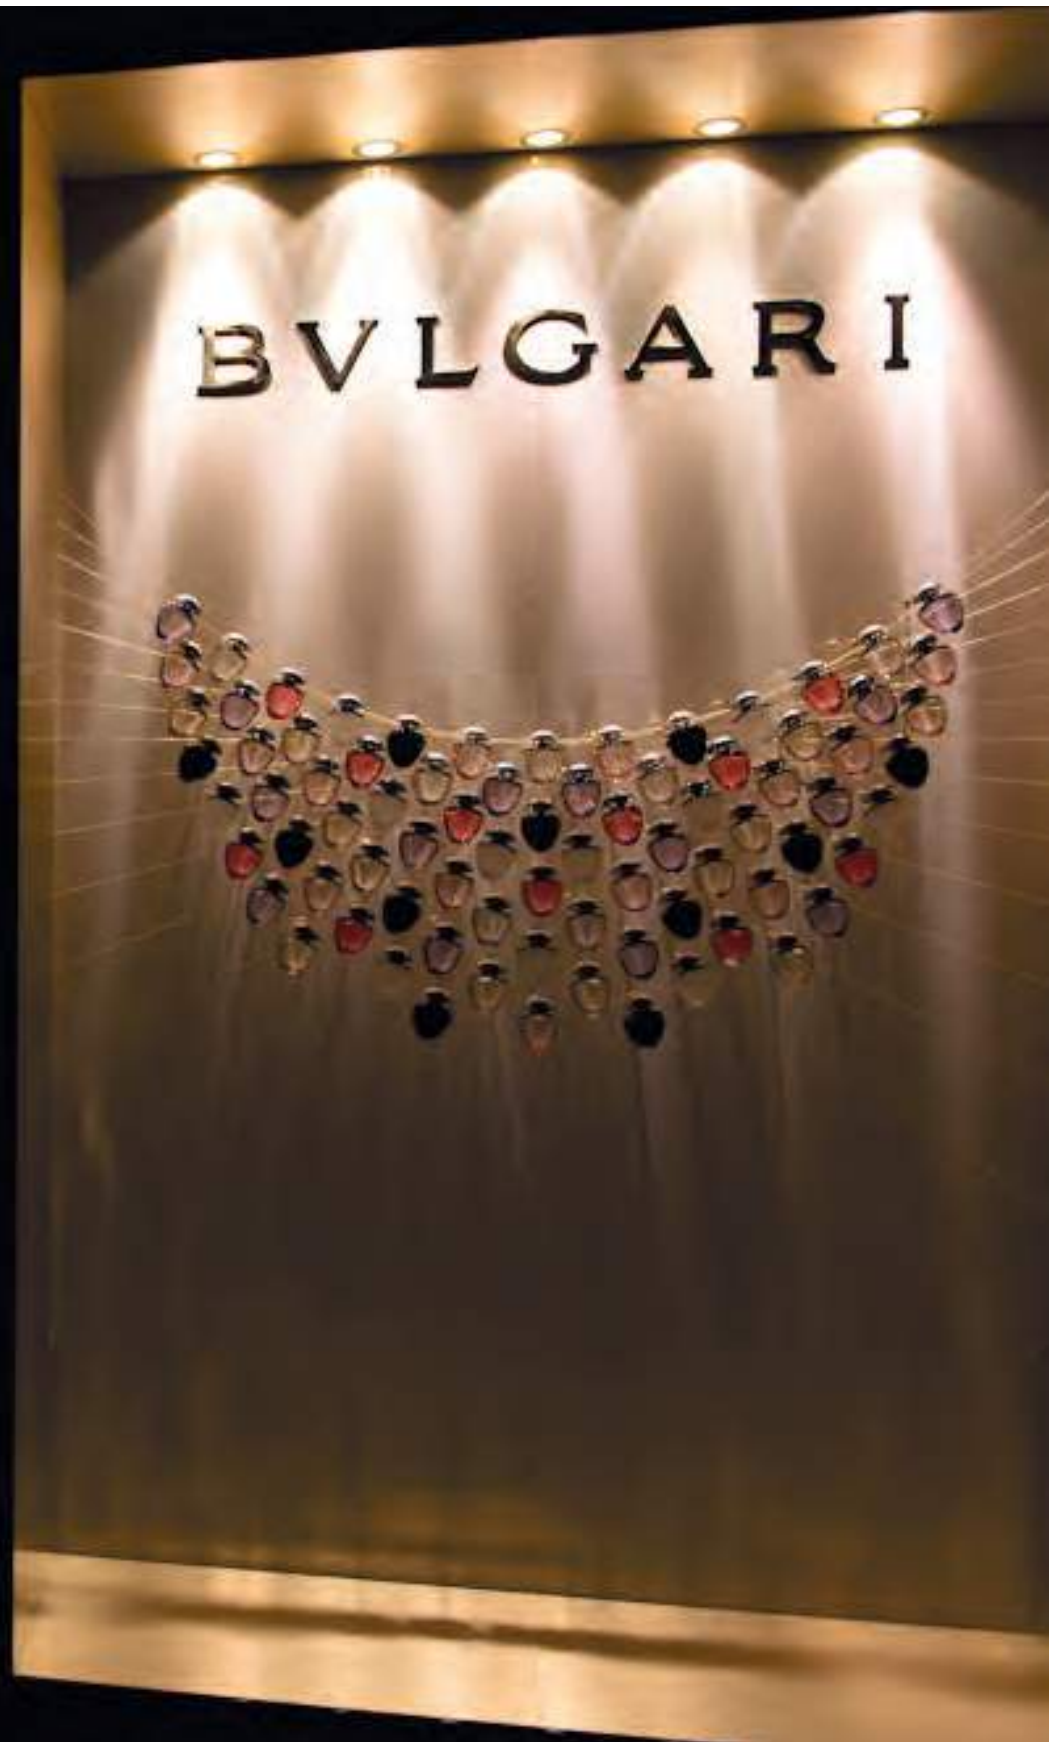

description  
**curtain**

glass colour tone  
**smokey - orange**

metal parts  
**anodized aluminium**

dimension  
**2 x 2 mt**