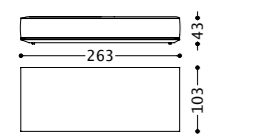

1YK1321
2YK1321