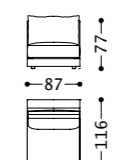

1DNIEAA1P
2DNIEAA1P