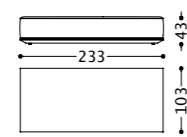

1YK1311
2YK1311