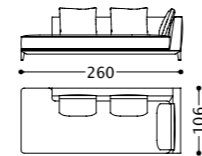

1BOW270SX
2BOW270SX