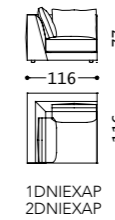

1DNIEAP
2DNIEAP