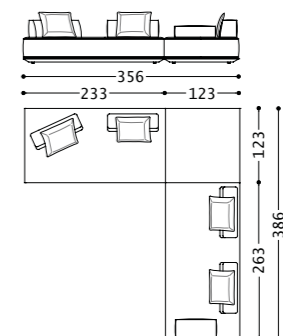

01YK1C4
(1YK1421 + 1YK1431 + 1YK1411 +
1YK1CSRT (nr.4) + 1YK1CSH (nr.4) +
1YK1CBR)
02YK1C4
(2YK1421 + 2YK1431 + 2YK1411 +
2YK1CSRT (nr.4) + 2YK1CSH (nr.4) +
2YK1CBR)