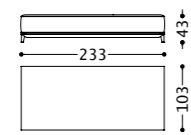

1YK2311
2YK2311