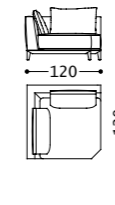

1BOW300
2BOW300