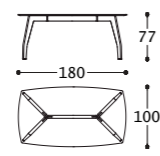

ALLEN 1 • ALLEN 4 tavolo da pranzo/dining table/table à manger/Esstisch

elementi/elements/éléments/Elemente

Design by Castello Lagravinese Studio

Struttura: Multistrato impiallacciato.
Top ALLEN 1: Marmo.
Top ALLEN 4: Ceramica.

Structure: Veneer multilayer.
Top ALLEN 1: Marble.
Top ALLEN 4: Ceramic.

Structure: multipilis placage.
Plateau ALLEN 1: Marbre.
Plateau ALLEN 4: Céramique.

Struktur: Furniert Vielschichtiges Holz.
Top ALLEN 1: Marmor.
Top ALLEN 4: Keramik.

ALLEN 1

1AN1TAVR240

1AN1TAVR200

1AN1TAVR180

ALLEN 4

1AN4TAVR240

1AN4TAVR200

1AN4TAVR180

ALLEN CHAIR sedia/chair/chaise/Stuhl

elementi/elements/éléments/Elemente

Design by Castello Lagravinese Studio

Struttura portante: Multistrato, massello di legno.

Imbottiture: Cuscino schienale e seduta in poliuretano espanso (densità 65 kg/mc) rivestito in resinato 100 gr. Esterno in poliuretano espanso (densità 75 Kg/mc) rivestito in resinato 100 gr.

Gamba: Legno frassino.

Main structure: Multilayer and solid wood.

Upholstery: Backrest and seat cushion in polyurethane foam (density 65 kg/mc) covered with resinate 100 grams. Backside in polyurethane foam (density 75 kg/mc) covered with resinate 100 grams.

Leg: Ash wood.

Structure: Multiplis et bois massif.

Rembourrage: Coussin de dossier et d'assise en mousse de polyuréthane (densité 65 Kg/mc) recouverts de résine gr. 100. Extérieur de la chaise en mousse de polyuréthane (densité 75 Kg/mc) recouvert de résine gr. 100

Pied: Bois de frêne.

Hauptstruktur: vielschichtiges Massivholz.

Polsterung: Rückenlehne und Sitz aus Polyurethanschaum (Dichte 65 Kg/mc) mit 100 Gramm Resinat verkleidet. Außenseite des Stuhls aus Polyurethanschaum (Dichte 75 Kg/mc) mit 100 Gramm Resinat verkleidet.

Beine: Eschenholz.