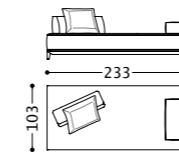

YOKO 2 divano/sofa/canapé/sofa
composizioni/compositions/compositions/Kompositionen

01YK2C5
(1YK2311 + 1YK2CSRT +
1YK2COSH + 1YK2CBR)
02YK2C5
(2YK2311 + 2YK2CSRT +
2YK2COSH + 2YK2CBR)