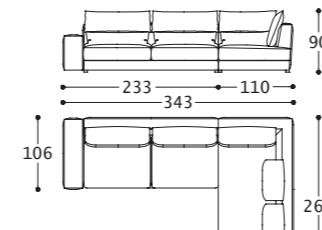

01GAMC3 (1GAMD3SX + 1GAMMERSX)
02GAMC3 (2GAMD3SX + 2GAMMERSX)