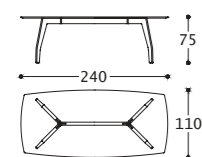

1AN1TAVR180

ALLEN 4

1AN4TAVR240