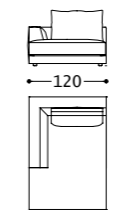

1DNIEPBSXP
2DNIEPBSXP