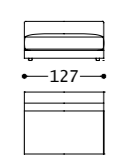

1DNIECB1
2DNIECB1