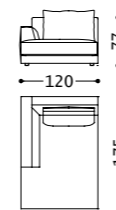

1DNIEPASXP
2DNIEPASXP