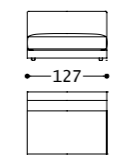

1DNIECA1
2DNIECA1