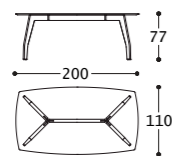

1AN1TAVR200