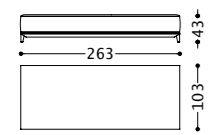

1YK2321
2YK2321