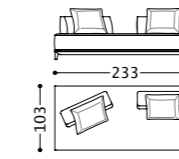

01YK2C6
(1YK2311 + 1YK2CSRT (nr.2) +
1YK2COSH (nr.2))
02YK2C6
(2YK2311 + 2YK2CSRT (nr.2) +
2YK2COSH (nr.2))