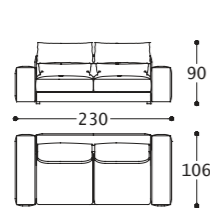

1GAMD2M
2GAMD2M