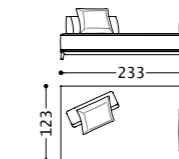

01YK2C1
(1YK2411 + 1YK2CSRT +
1YK2COSH + 1YK2CBR)
02YK2C1
(2YK2411 + 2YK2CSRT +
2YK2COSH + 2YK2CBR)