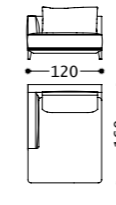

1BOW280SX
2BOW280SX