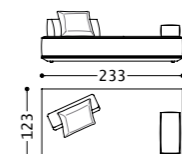

01YK1C1
(1YK1411 + 1YK1CSRT +
1YK1CSH + 1YK1CBR)
02YK1C1
(2YK1411 + 2YK1CSRT +
2YK1CSH + 2YK1CBR)