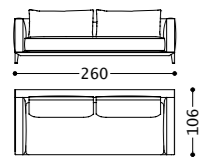

Main structure: Multilayer and solid wood.
Upholstery: Backrest in goose feathers. Seat in goose feathers with internal padding in polyurethane foam (density 30 Kg/mc). Chassis and armrest in goose feathers with internal padding in polyurethane foam with different densities.
Suspensions: Elastic belts in polypropylene and rubber.
Feet: In metal.

Structure: Multiplis et bois massif.
Rembourrage: Dossier en plume d'oie. Assise en plume d'oie avec insert en mousse de polyuréthane (densité 30 Kg/mc). Chassis et accoudoir en plume d'oie avec insert en mousse de polyuréthane avec plusieurs densités.
Suspension: Sangles élastiques en polypropylène et mousse.
Pied: En métal.

Struktur: Vielschichtiges Massivholz.
Polsterung: Rückenlehne aus Gänsedaunen. Sitz aus Gänsedaunen mit Einsatz aus Polyurethanschaum (Dichte 30 Kg/mc). Chassis und Armlehne aus Gänsedaunen mit Einsatz aus Polyurethanschaum in unterschiedlichen Dichten.
Federung: Elastische Gurte aus Gummi und Polypropylen.
Füße: Aus Metall.

Cod. Tessuto/fabric/tissu/Stoff: 1/01
Cod. Pelle/leather/cuir/Leder: 2/02

1BOW230
2BOW230