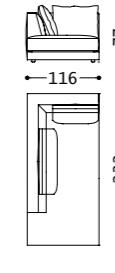

1DNIEASXP
2DNIEASXP