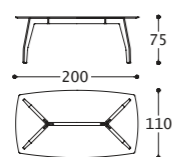

1AN4TAVR200