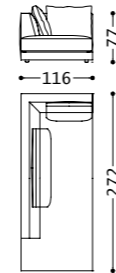

1DNIEOASXP
2DNIEOASXP