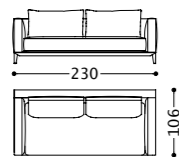

1BOW220
2BOW220