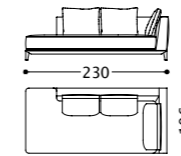

1BOW260SX
2BOW260SX