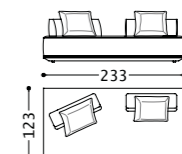

01YK1C3
(1YK1411 + 1YK1CSRT (nr.2) +
1YK1CSH (nr.2))
02YK1C3
(2YK1411 + 2YK1CSRT (nr.2) +
2YK1CSH (nr.2))