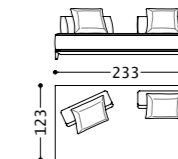

01YK2C3
(1YK2411 + 1YK2CSRT (nr.2) +
1YK2COSH (nr.2))
02YK2C3
(2YK2411 + 2YK2CSRT (nr.2) +
2YK2COSH (nr.2))