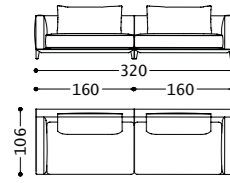

BOWIE divano/sofa/canapé/sofa

composizioni/compositions/compositions/Kompositionen

01BOWC4
(1BOW200SX + 1BOW200DX)
02BOWC4
(2BOW200SX + 2BOW200DX)