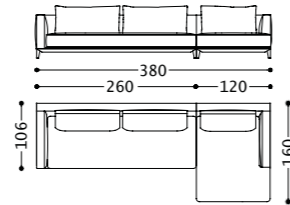

01BOWC6
(1BOW230SX + 1BOW280DX)
02BOWC6
(2BOW230SX + 2BOW280DX)