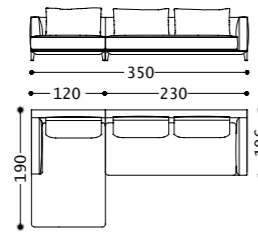

01BOWC15
(1BOW281SX + 1BOW220DX)
02BOWC15
(2BOW281SX + 2BOW220DX)