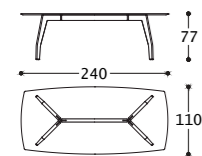

Struttura: Multistrato impiallacciato.
Top ALLEN 1: Marmo.
Top ALLEN 4: Ceramica.

Structure: Veneer multilayer.
Top ALLEN 1: Marble.
Top ALLEN 4: Ceramic.

Structure: multipilis placage.
Plateau ALLEN 1: Marbre.
Plateau ALLEN 4: Céramique.

Struktur: Furniert Vielschichtiges Holz.
Top ALLEN 1: Marmor.
Top ALLEN 4: Keramik.

ALLEN 1

1AN1TAVR240