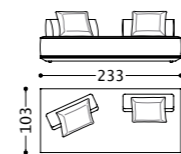

01YK1C6
(1YK1311 + 1YK1CSRT (nr.2) +
1YK1CSH (nr.2))
02YK1C6
(2YK1311 + 2YK1CSRT (nr.2) +
2YK1CSH (nr.2))