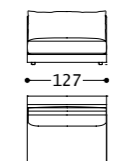

1DNIECA1P
2DNIECA1P