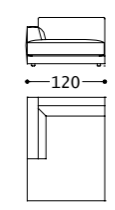

1DNIEPASX
2DNIEPASX