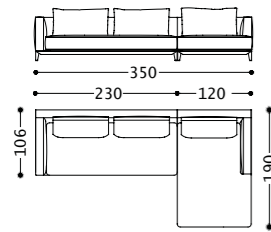

01BOWC8
(1BOW220SX + 1BOW281DX)
02BOWC8
(2BOW220SX + 2BOW281DX)