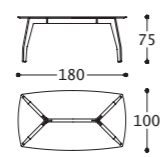

ALLEN 1 • ALLEN 4 tavolo da pranzo/dining table/table à manger/Esstisch

elementi/elements/éléments/Elemente

Design by Castello Lagravinese Studio

Struttura: Multistrato impiallacciato.
Top ALLEN 1: Marmo.
Top ALLEN 4: Ceramica.

Structure: Veneer multilayer.
Top ALLEN 1: Marble.
Top ALLEN 4: Ceramic.

Structure: multipilis placage.
Plateau ALLEN 1: Marbre.
Plateau ALLEN 4: Céramique.

Struktur: Furniert Vielschichtiges Holz.
Top ALLEN 1: Marmor.
Top ALLEN 4: Keramik.

ALLEN 1

1AN1TAVR240

1AN1TAVR200

1AN1TAVR180

ALLEN 4

1AN4TAVR240

1AN4TAVR200

1AN4TAVR180

ALLEN CHAIR sedia/chair/chaise/Stuhl

elementi/elements/éléments/Elemente

Design by Castello Lagravinese Studio

Struttura portante: Multistrato, massello di legno.

Imbottiture: Cuscino schienale e seduta in poliuretano espanso (densità 65 kg/mc) rivestito in resinato 100 gr. Esterno in poliuretano espanso (densità 75 Kg/mc) rivestito in resinato 100 gr.

Gamba: Legno frassino.

Main structure: Multilayer and solid wood.

Upholstery: Backrest and seat cushion in polyurethane foam (density 65 kg/mc) covered with resinate 100 grams. Backside in polyurethane foam (density 75 kg/mc) covered with resinate 100 grams.

Leg: Ash wood.

Structure: Multiplis et bois massif.

Rembourrage: Coussin de dossier et d'assise en mousse de polyuréthane (densité 65 Kg/mc) recouverts de résine gr. 100. Extérieur de la chaise en mousse de polyuréthane (densité 75 Kg/mc) recouvert de résine gr. 100

Pied: Bois de frêne.

Hauptstruktur: vielschichtiges Massivholz.

Polsterung: Rückenlehne und Sitz aus Polyurethanschaum (Dichte 65 Kg/mc) mit 100 Gramm Resinat verkleidet. Außenseite des Stuhls aus Polyurethanschaum (Dichte 75 Kg/mc) mit 100 Gramm Resinat verkleidet.

Beine: Eschenholz.