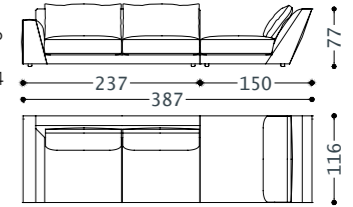

64

65

DION divano/sofa/canapé/Sofa
• 01DNIC31 (1DNIEFASXP - 1DNIEUAP) • 6956 Sfalero Greige, Cat. 6
PHIL tavolino/small table/table/Couchtisch
• 1PHISER • marmo/marble/marbre/Marmor Calacatta White, Cat. X4 • struttura/structure/structure/Struktur Gun Metal
FRISCO 50 tavolino/small table/table/Couchtisch ø50
• 1FRITROTL • Top 1 Dove Grey • Top 2 Dove Grey • struttura/structure/structure/Struktur French Bronze