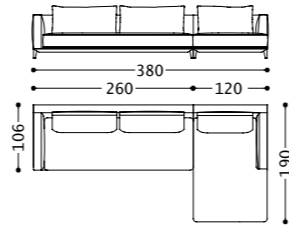

01BOWC10
(1BOW230SX + 1BOW281DX)
02BOWC10
(2BOW230SX + 2BOW281DX)