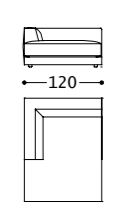

1DNIEBSX
2DNIEBSX