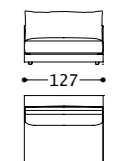

1DNIECB1P
2DNIECB1P