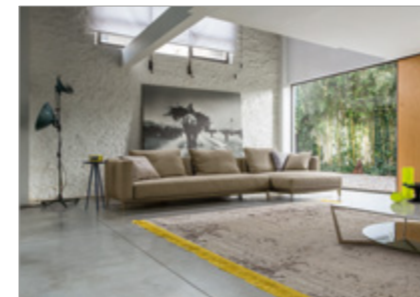

84

85

1. **BOWIE** divano/sofa/canapé/Sofa
   • 01BOWC6 (1BOW230SX-1BOW280DX) • 7152 Axinit Beige, Cat. 7 • piede/foot/pied/Fuß French Bronze
   FRISCO 120 tavolino/small table/table/Couchtisch 120x120
   • 1FRITAVQB • Top 1 marmo/marble/marbre/Marmor Calacatta White, Cat. X4 • Top 2 Green • struttura/structure/structure/Struktur French Bronze
   JAGGER 35 tavolino/small table/table/Couchtisch ø 35
   • 1JAGTH • Blue