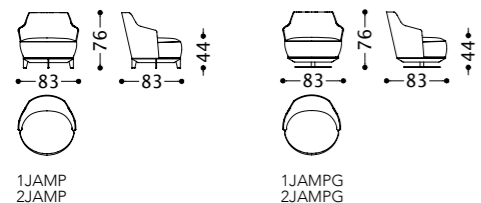

Struttura portante: multistrato, massello di legno.
Imbottiture: Schienale in poliuretano espanso (densità 21 Kg/mc). Seduta in piuma d'oca con inserto in poliuretano espanso (densità 40 Kg/mc).
Versione fissa: piede in metallo.
Versione girevole: basamento in metallo.

Main structure: Multilayer and solid wood.
Upholstery: Backrest in polyurethane foam (density 21 Kg/mc). Seat in goose feathers with internal padding in polyurethane foam (density 40 Kg/mc).
Fix version: metal feet.
Swivel version: metal base.

Structure: Multiplis et bois massif.
Rembourrage: Dossier en mousse de polyuréthane (densité 21 kg/mc). Assise en plume d'oie avec insert en mousse de polyuréthane (densité 40 kg/mc).
Version fixe: pied en métal.
Version tournante: piétement en métal.

Struktur: vielschichtiges Massivholz.
Polsterung: Rückenlehne aus Polyurethanschaum (Dichte 21 Kg/mc). Sitz aus Gänsedaunen mit Einsatz aus Polyurethanschaum (Dichte 40 Kg/mc).
Fest-Version: Fuß aus Metal.
Dreh-Version: Drehbasis aus Metall.

Cod. Tessuto/fabric/tissu/Stoff: 1
Cod. Pelle/leather/cuir/Leder: 2