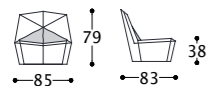

GOSSIP poltrona/armchair/fauteuil/Sessel

composizioni/compositions/Kompositionen