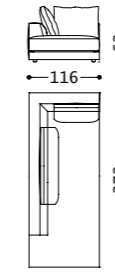

1DNIEOBSXP
2DNIEOBSXP