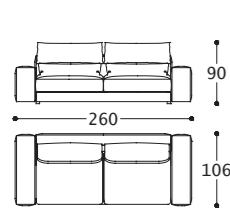

1GAMD3
2GAMD3