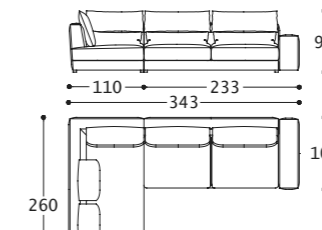

01GAMC14 (1GAMMERSX + 1GAMD3DX)
02GAMC14 (2GAMMERSX + 2GAMD3DX)