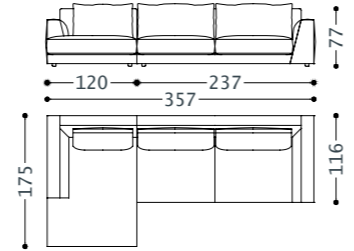

52

53

DION divano/sofa/canapé/Sofa
• 01DNIC37 (1DNIEPASXP - 1DNIEFADXP) • 6478 Times Ardesia, Cat. 6
FRISCO 75 tavolino/small table/table/Couchtisch 75x75
• 1FRITAVQA • Top 1 marmo/marble/marbre/Marmor Magic Brown, Cat. X1 • Top 2 Dove Grey • struttura/structure/structure/Struktur Gun Metal
PHIL tavolino/small table/table/Couchtisch
• 1PHISER • marmo/marble/marbre/Marmor Magic Brown, Cat X1 • struttura/structure/structure/Struktur Gun Metal

67

DION divano/sofa/canapé/Sofa
• 1DNIEVA • 6956 Sfalero Greige, Cat. 6
PHIL tavolino/small table/table/Couchtisch
• 1PHISERL • Bordeaux • struttura/structure/structure/Struktur French Bronze