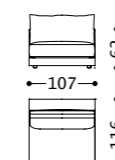

1DNIEBB1P
2DNIEBB1P