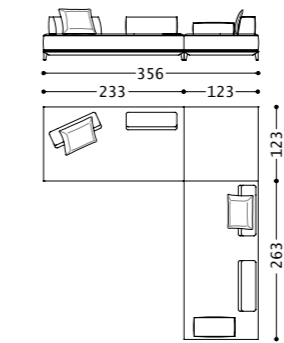

01YK2C2
(1YK2421 + 1YK2431 + 1YK2411 +
1YK2CSRT (nr.4) + 1YK2COSH (nr.2) +
1YK2CBR)
02YK2C2
(2YK2421 + 2YK2431 + 2YK2411 +
2YK2CSRT (nr.4) + 2YK2COSH (nr.2) +
2YK2CBR)