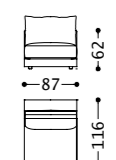

1DNIEAB1P
2DNIEAB1P