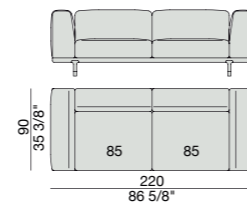

ARGO SOFA 220X90 HIGH ARM

CODE 09.0102