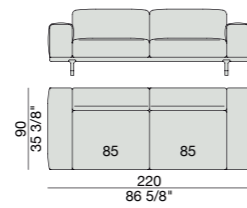

LOW ARM

HIGH ARM / BACK

CONTAINER

COFFEE TABLE

STOOL

ARGO SOFA 220X90

CODE 09.0101

ARGO SOFA 220X90 HIGH ARM