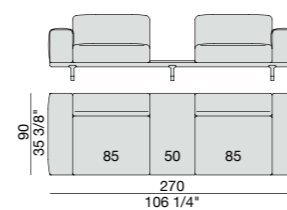

ARGO SOFA 270X90

CODE 09.0109