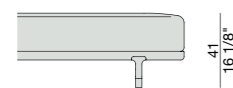

LOW ARM

HIGH ARM / BACK

CONTAINER

COFFEE TABLE

STOOL

ARGO SOFA 220X90

CODE 09.0101

ARGO SOFA 220X90 HIGH ARM