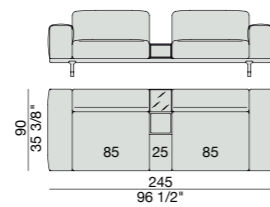

ARGO SOFA 245X90

CODE 09.0103