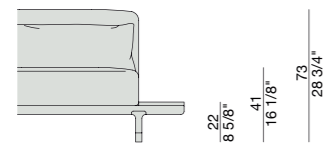

LOW ARM

HIGH ARM / BACK

CONTAINER

COFFEE TABLE

STOOL

ARGO SOFA 220X90

CODE 09.0101

ARGO SOFA 220X90 HIGH ARM